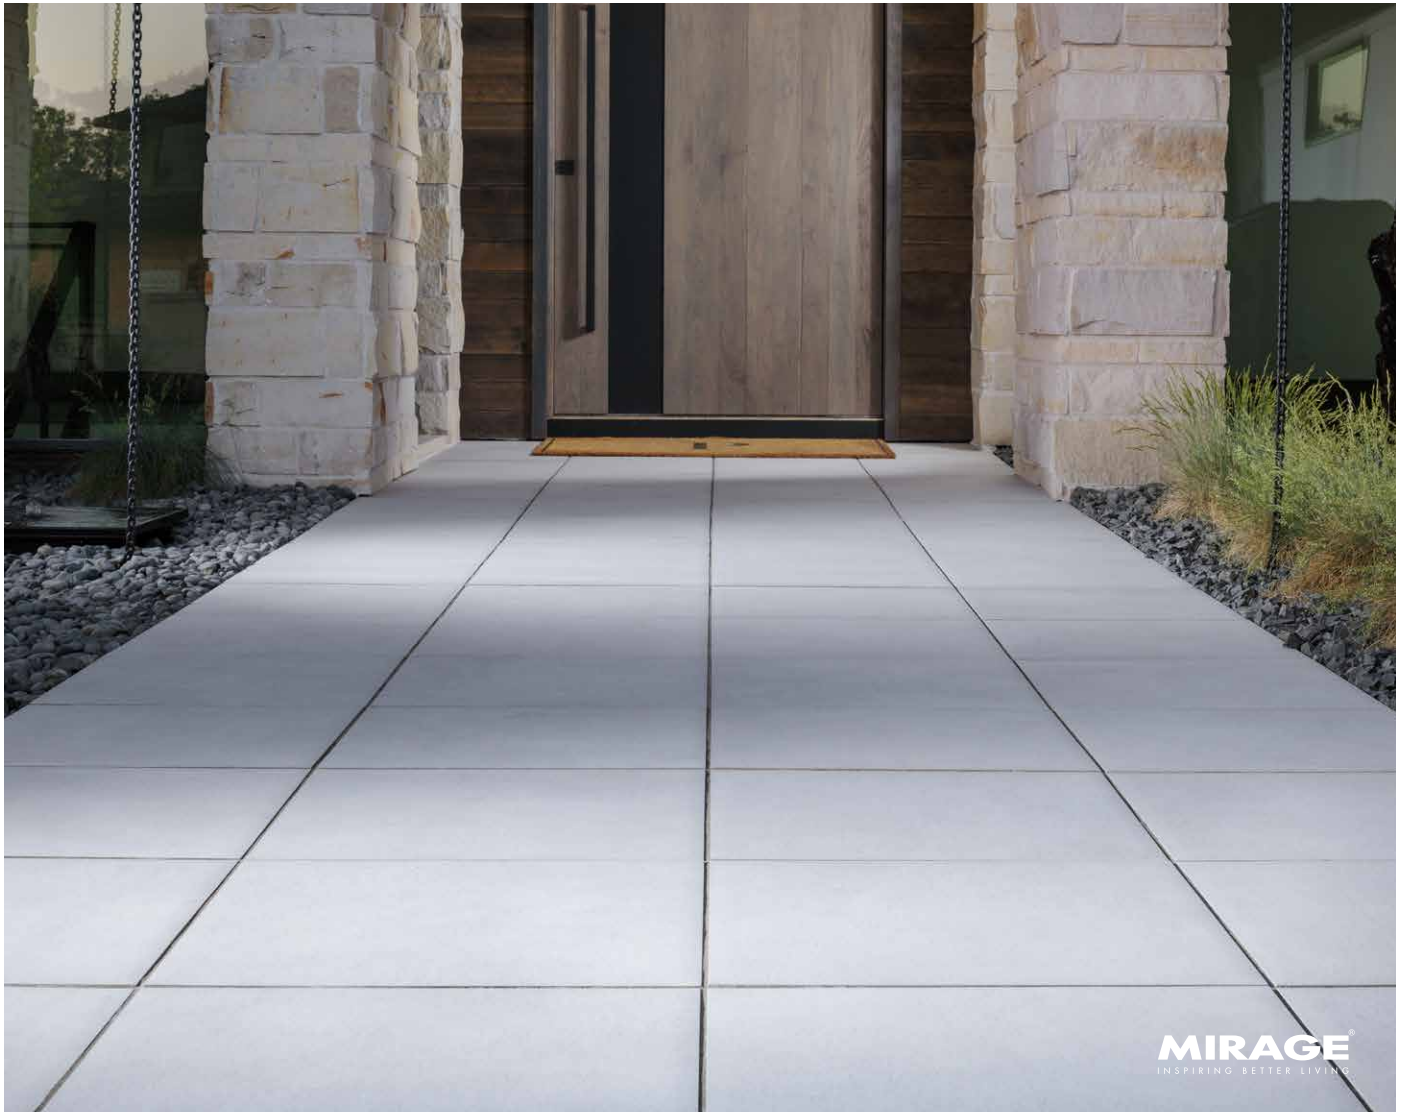

PORCELAIN COLLECTION

GLOCAL

CONCRETE FINISH | 20MM

The smooth concrete-like finish offers a clean, contemporary aesthetic. Its structured and tight surface texture in neutral shades makes this porcelain paver a versatile design element.