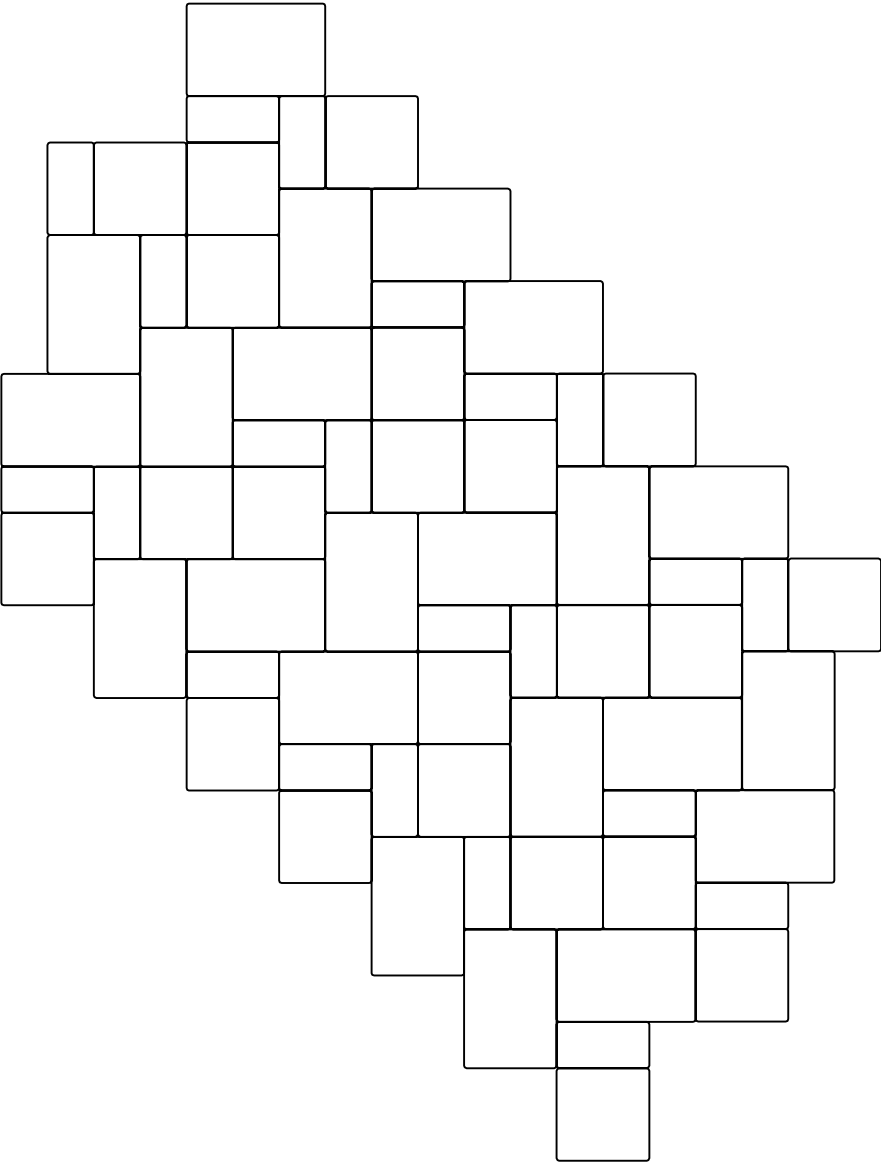

DUBLIN
Pattern B

6" x 9" Large Rectangle	50.00%
6" x 6" Small Square	33.33%
3" x 6" Small Rectangle	16.67%

Pattern appropriate for vehicular applications.

BE PREPARED FOR COMPANY™