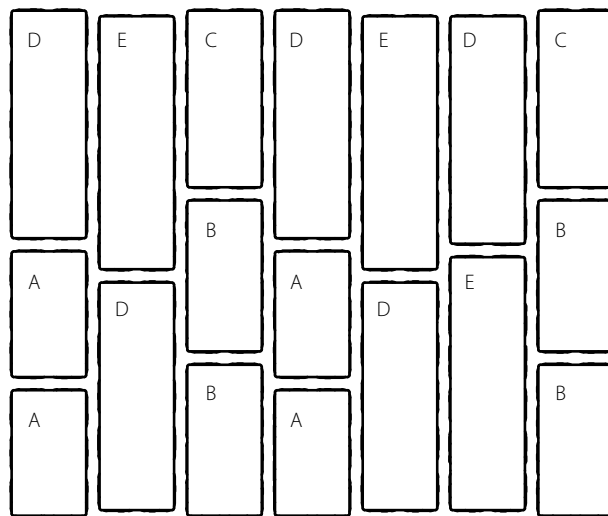

Essence Wood Grain Plank Pavers™ offer the unmatched durability of concrete with authentic looking grain and textures found in weathered wood, but without the maintenance requirements of typical wood products. Deep splits and detailed graining is featured on their surface. Five different plank lengths facilitate a linear laying pattern and create a dramatic effect.

Color Options **Essence Wood Grain Plank Pavers™**

Blended Colors

Sizes & Patterns **Essence Wood Grain Plank Pavers™**

D x H x L (Nominal Size)
Inches • Millimeters

SF/Layer	Layers/Pallet	SF/Pallet	Lbs./Pallet
10.74	8	85.92	3210

Essence Wood Grain Plank Pavers™ Layer Pattern

Note: Textured paver and patio stone surfaces require a buffer between the plate compactor and the paver surface to prevent scuffing. Refer to County Materials' Interlocking Concrete Paver or Slab Installation Guidelines, or contact County Materials for information.