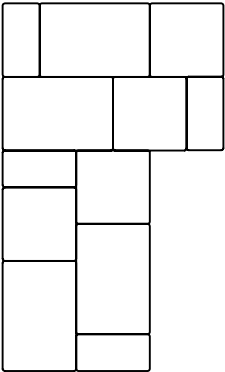

DUBLIN
Pattern A

6" x 9" Large Rectangle	50.00%
6" x 6" Small Square	33.33%
3" x 6" Small Rectangle	16.67%

Pattern appropriate for vehicular applications.

BE PREPARED FOR COMPANY™