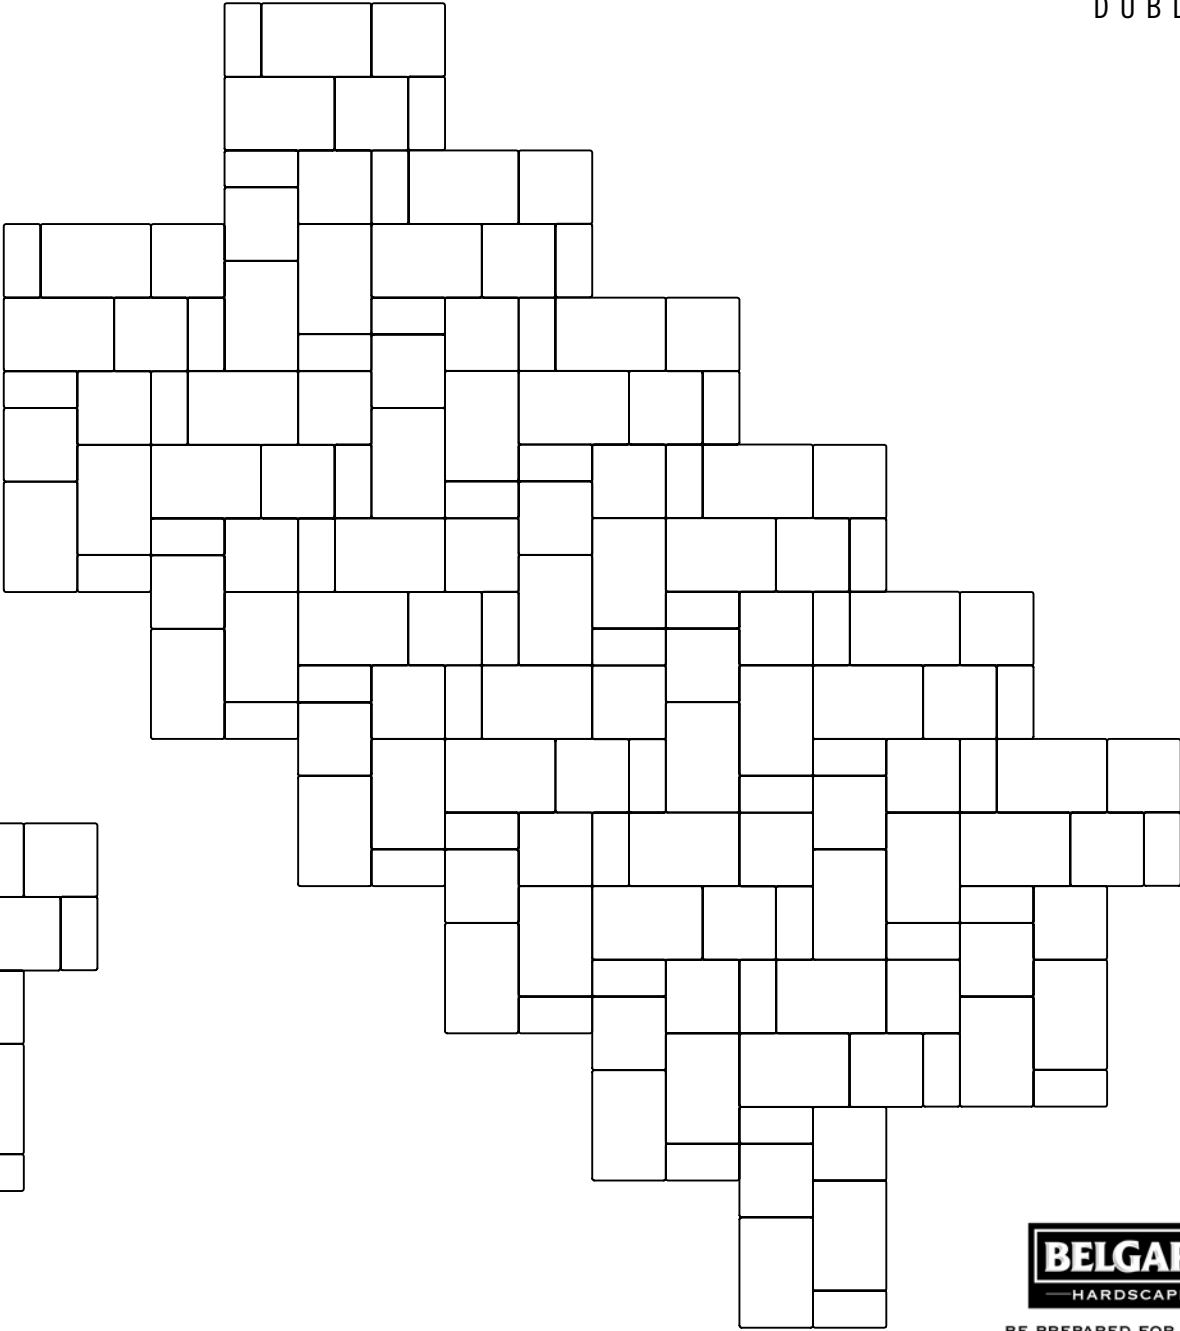

DUBLIN
Pattern A

6" x 9" Large Rectangle	50.00%
6" x 6" Small Square	33.33%
3" x 6" Small Rectangle	16.67%

Pattern appropriate for vehicular applications.

BE PREPARED FOR COMPANY™