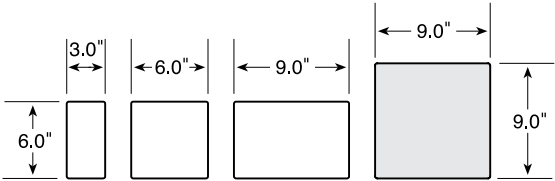

DUBLIN
Pattern C

| | |
|-------------------------|--------|
| 9" x 9" Large Square | 42.86% |
| 6" x 9" Large Rectangle | 28.57% |
| 6" x 6" Small Square | 19.05% |
| 3" x 6" Small Rectangle | 9.52% |

9" x 9" Large Square sold separately.