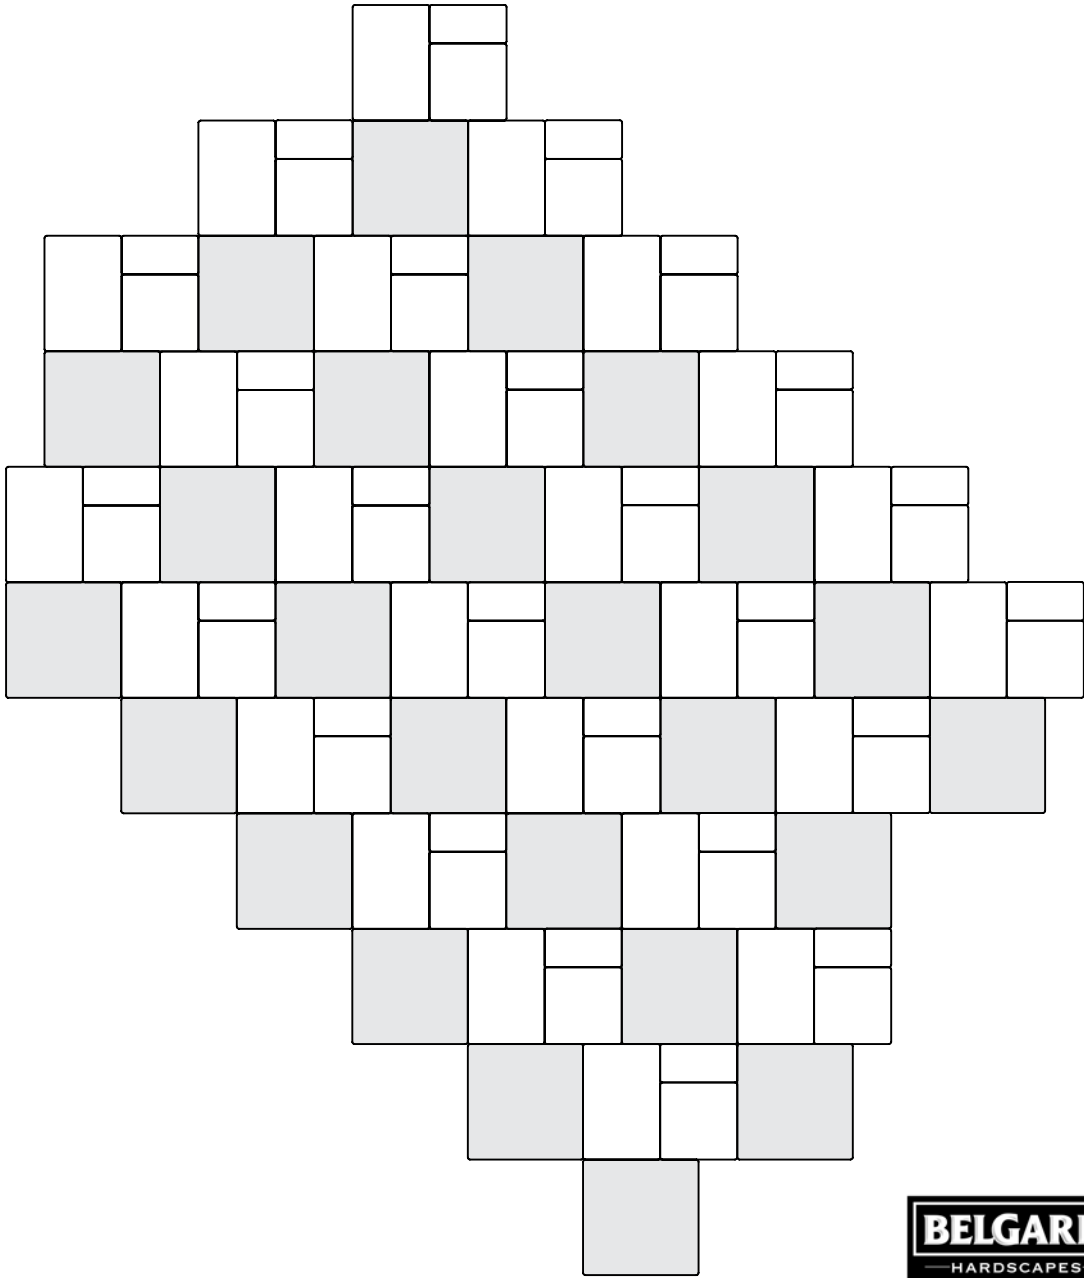

DUBLIN
Pattern C

| | |
|-------------------------|--------|
| 9" x 9" Large Square | 42.86% |
| 6" x 9" Large Rectangle | 28.57% |
| 6" x 6" Small Square | 19.05% |
| 3" x 6" Small Rectangle | 9.52% |

9" x 9" Large Square sold separately.