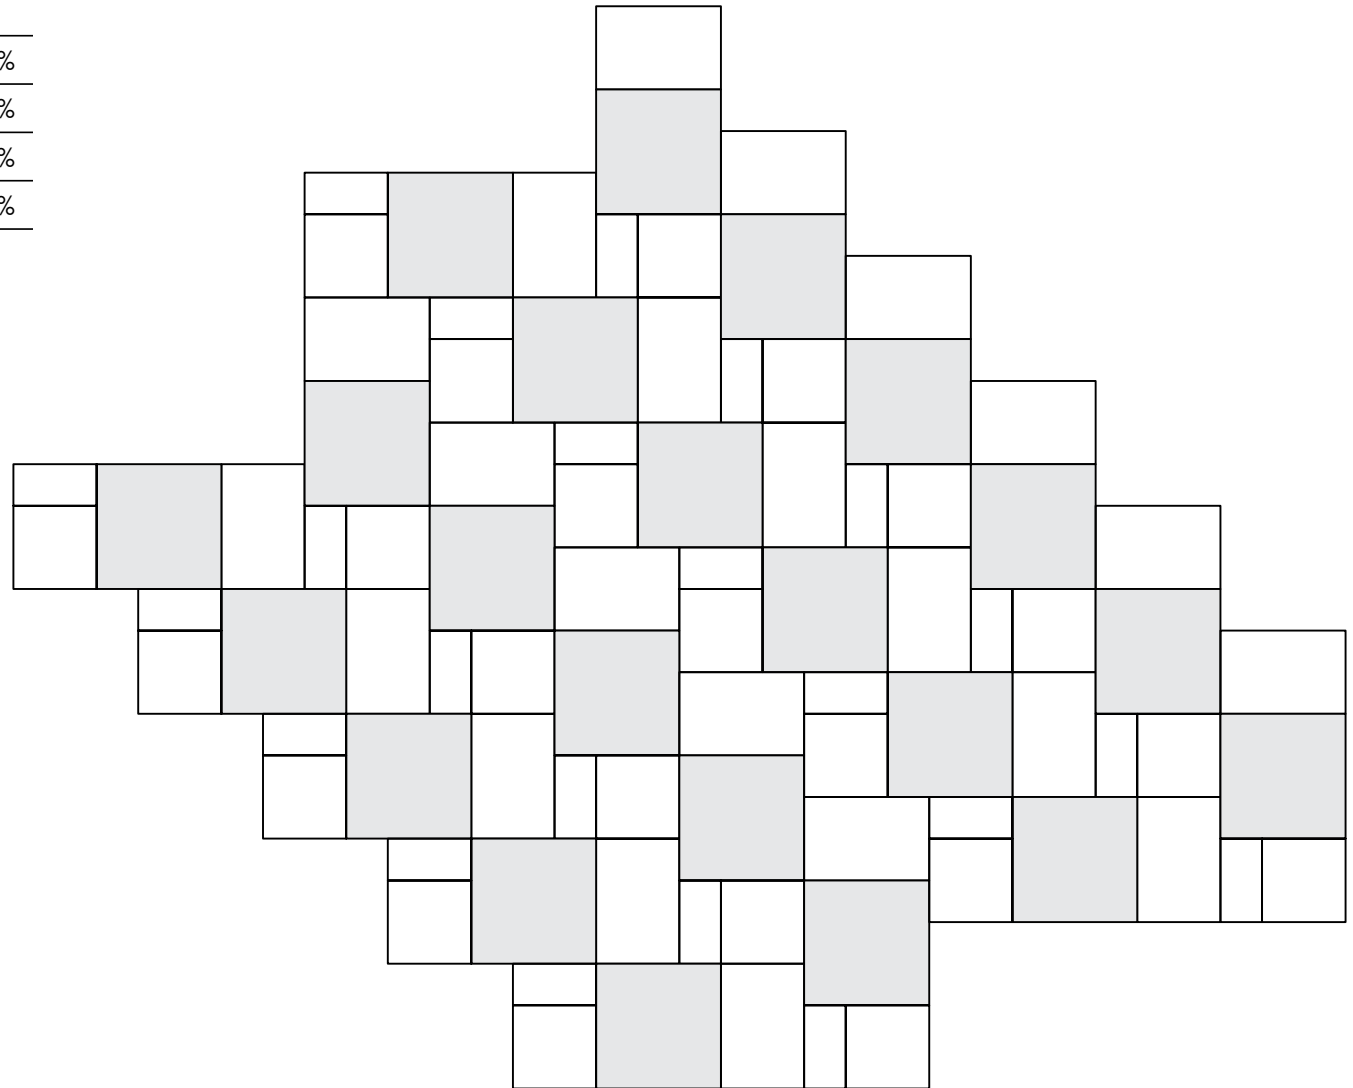

URBANA
Pattern D

12" x 12" Large Square	42.86%
8" x 8" Small Square	19.05%
12" x 8" Large Rectangle	28.57%
4" x 8" Small Rectangle	9.52%

Dimensions may vary.

Rotate the position of the stones
for a more random look.

 12" x 12" Large Square sold separately.

BE PREPARED FOR COMPANY™